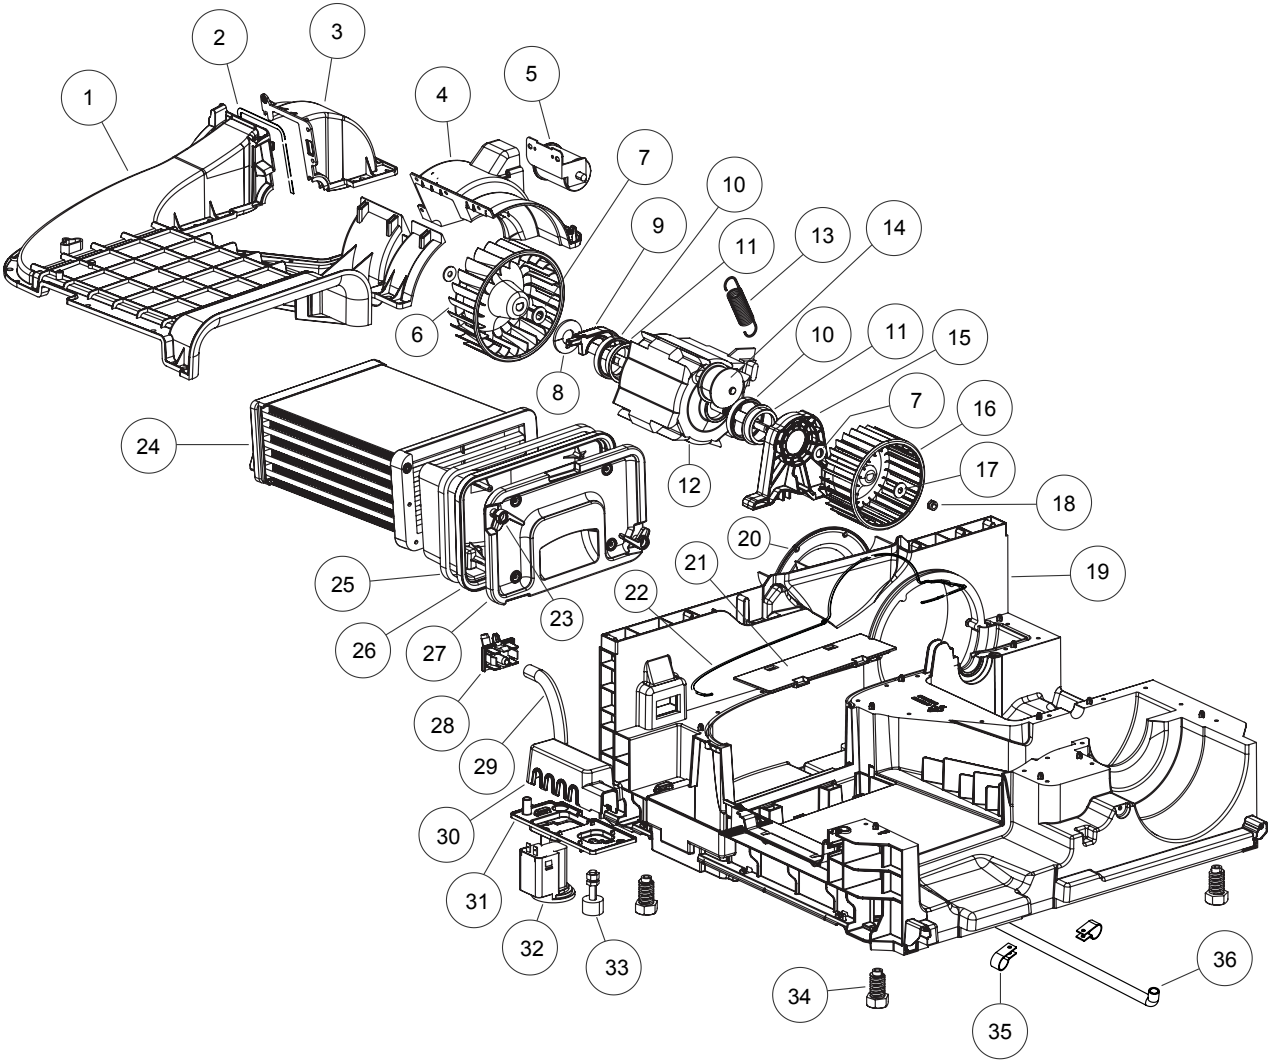

MOTOR & FAN COMPONENTS

DWG003060