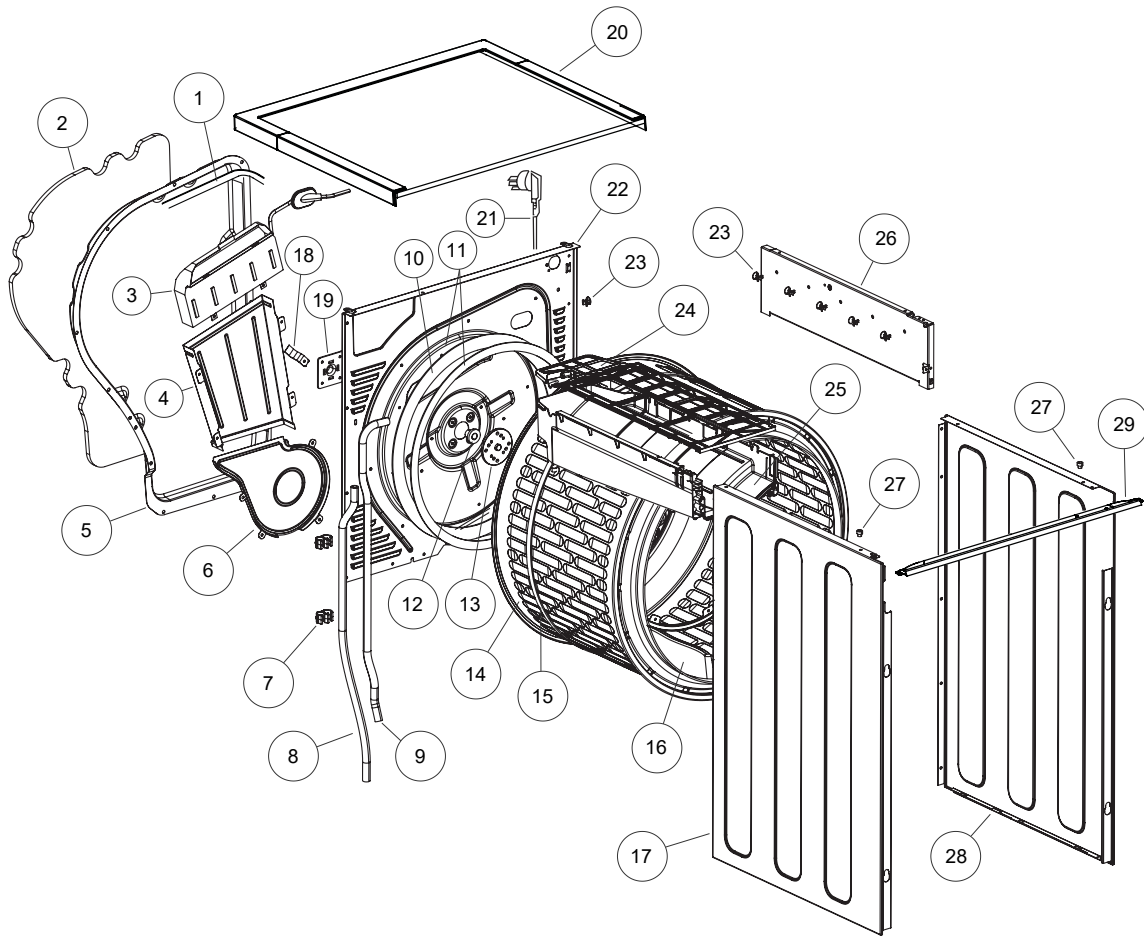

CABINET & DRUM COMPONENTS